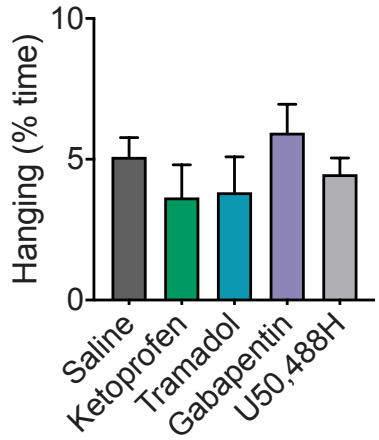

<b>Re-Classified Behaviors</b>	<b>HomeCageScan behaviors</b>
<b>Hanging:</b>	Come Down
	Hang Cuddled
	Hang Vertically
	Hang Vertically From Rear Up
	HangVertically From HangCuddled
	Remain Hang Vertically
	Remain Hang Cuddled
<b>Eat/Drink</b>	Drink Spout
	Eat Zone
	Chew
<b>Explore:</b>	Rear Up
	Rear up Full From Partial
	Rear up Partially
	Remain RearUp
	Remain Partially Reared
	Stretch Body
	Come Down From Partially Reared
	Come Down To Partially Reared
	Sniff
	Jump
<b>Vertical locomotion:</b>	Land Vertically
	Repetitive Jumping
	Circle
<b>Horizontal locomotion:</b>	Turn
	Walk Left
	Walk Right
	Walk Slowly
	Groom
<b>Groom:</b>	Groom
	Stationary
	Remain Low
<b>Stationary:</b>	Awaken
	Sleep
<b>Sleep</b>	Sleep

**A****B**